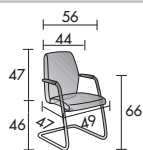

The Range

description	code	price ex. VAT
Leather chair with wood back and aluminium base 4 choices of colour combination available from stock: YB Xi, YB XJ, YB XM YC XJ 8 choices of colour combination available on request: YB XF, YB XN, YB XQ, YB XR, YB XG, YC XF, YE XF, YE XJ	5 351 034 + col + SB + wood finish	£ 310
	5 351 034 YC SB XJ	£ 353
	5 351 034 + col + SB + wood finish	£ 310
	5 351 034 + col + SB + wood finish	£ 353