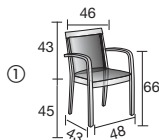

The Range

	description	code	price ex. VAT
	① Chair with arms	5 320 004 YA + wood finish	£ 274