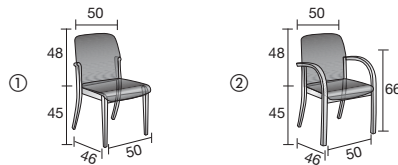

Prestige catalogue page 323

Guarantee, standards and shade card

2
YEAR
GUARANTEE

1 simulated leather colour

Black
YA
From stock

3 choices of wood finish

Cherry Mahogany Brown mahogany
XB XD XE
From stock

Product description

Structure

- Beech plywood shell.

Padding

- Seat: CFC-free polyurethane foam, density 30 kg/m³;
- Backrest: CFC-free polyurethane foam, density 30 kg/m³.

Covering

- Black (YA) Spalmato simulated leather.

Base

- 4 legs in solid beech stained in cherry XB, mahogany XD or brown mahogany XE and coated in a polyurethane varnish;

- Legs of 50 x 25 mm rectangular section at the top, tapering to 25 x 25 mm square section at the bottom;
- Protective plastic glides.

Special features

- Stackable.

The Range

	description	code	price ex. VAT
	① Chair without arms	5 319 007 YA + wood finish	£ 275
	② Chair with arms	5 319 008 YA + wood finish	£ 287

Linea catalogue page 323

Guarantee and shade card

2
YEAR
GUARANTEE

1 simulated leather colour

Black
YA
From stock

2 choices of wood finish

Cherry Mahogany
XB XD
From stock

Product description

Structure

- Beech plywood shell.

Padding

- Seat: CFC-free polyurethane foam, density 30 kg/m³;
- Backrest: CFC-free polyurethane foam, density 30 kg/m³.

Covering

- Black (YA) Spalmato simulated leather.

Base

- 4 legs in glued laminated and solid beech stained in cherry XB or mahogany XD and coated in a polyurethane varnish;
- Front legs of 40 x 25 mm rectangular section;

- Back legs of 27 x 20 mm section at the top and 27 x 25 mm section at the bottom;
- Protective plastic glides.

Special features

- Stackable.

The Range

	description	code	price ex. VAT
	① Chair with arms	5 320 004 YA + wood finish	£ 274