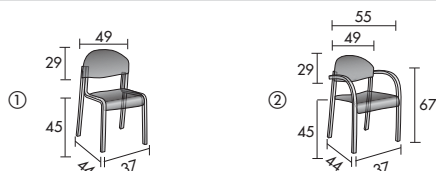

The Range

description	code	price ex. VAT
① Chair without arms	5 321 003 YA + wood finish	£ 188
② Chair with arms	5 321 004 YA + wood finish	£ 194