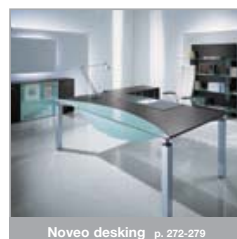

Noveo desking p. 272-279