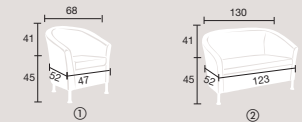

single seater armchair
① GA CH1C XHV