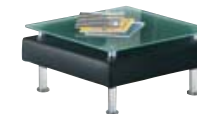

5 YEAR GUARANTEE

CORRECTED GRAIN LEATHER (KIPSKIN)

single seater easy chair
① TM CH10 + col.

single seater armchair
② TM CH11 + col.

two seater armchair
③ TM CH12 + col.

60 x 60 x 45 cm
④ TM TBC AJ or DM

two seater sofa
① KU CA2 CNR

single seater armchair
② KU CA1 CNR

low table
③ KU TBC CNR

Reception units p. 164-167

Coffee tables

- D x H cm : 70 x 40.
- Tubular steel legs of triangular design in an aluminium (L) or graphite grey (A) finish.
- Tops :
 - melamine in a beech (HE), cherry (DM) or wenge (WE) finish
 - toughened glass (VR), 12 mm thick.