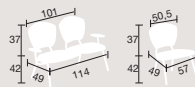

Reception

Karui

- 4 leg frames in aluminium epoxy lacquered tubular steel.
- High density foam padded fabric upholstery.
- Arms : Tubular steel uprights. Padded armrests covered in black polyurethane.
- Low table and shelf, 19 mm thick, in a black melamine finish.