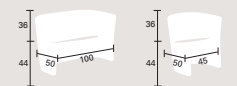

3
YEAR
GUARANTEE

X-FV X-CU