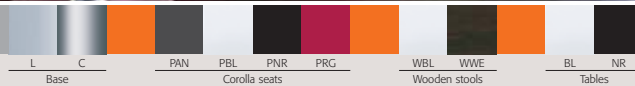

Low tables p.168-169

Communal

Petal

- Stools**
- Aluminium stem in a grey (L) or chrome (C) finish, complete with footrest.
 - Available in 3 models:
 - with "corolla" seat, made from high density "soft touch" injection-moulded polyurethane over a metal sub-frame. In graphite grey (PAN), white (PBL), black (PNR) or red (PRG).
 - with wooden seat and back in a white (WBL) or wenge (WWE) lacquered finish.
 - with wooden "galette" in a white (WBL) or wenge (WWE) lacquered finish.

- Table**
- Aluminium stem in a grey (L) or chrome (C) finish, adjustable to desk or "snack" height.
 - Compact laminate surface in black (NR) or white (BL).
- Easy chairs**
- 2 types of base:
 - "Spider" base in grey (L) or chrome (C) aluminium.
 - "Tulip" base in grey (L) or chrome (C) aluminium.
 - "Corolla" seat in 4 choices of finish: (PAN), (PBL), (PNR) or (PRG).
- Low table**
- "Tulip" base in grey (L) or chrome (C) aluminium.
 - Melamine surface in black (NR).