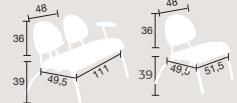

Low table

- W x D x H cm : 60 x 60 x 35
- 4 tubular steel legs, epoxy lacquered in black or aluminium.
- 25 mm thick melamine-faced top in a cherry (DM) or pear (Pi) finish with graphite grey PVC edging.

5
YEAR
GUARANTEE