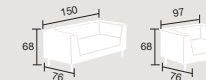

5 YEAR GUARANTEE

CORRECTED GRAIN LEATHER (KIPSKIN)