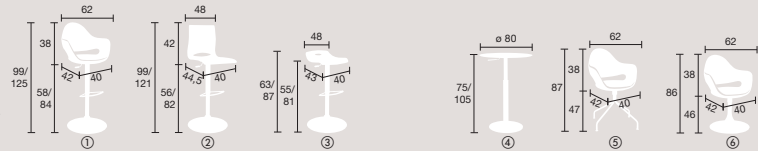

Low tables p.168-169

Communal

Petal

- Stools**
- Aluminium stem in a grey (L) or chrome (C) finish, complete with footrest.
 - Available in 3 models:
 - with "corolla" seat, made from high density "soft touch" injection-moulded polyurethane over a metal sub-frame. In graphite grey (PAN), white (PBL), black (PNR) or red (PRG).
 - with wooden seat and back in a white (WBL) or wenge (WWE) lacquered finish.
 - with wooden "galette" in a white (WBL) or wenge (WWE) lacquered finish.

- Table**
- Aluminium stem in a grey (L) or chrome (C) finish, adjustable to desk or "snack" height.
 - Compact laminate surface in black (NR) or white (BL).
- Easy chairs**
- 2 types of base:
 - "Spider" base in grey (L) or chrome (C) aluminium.
 - "Tulip" base in grey (L) or chrome (C) aluminium.
 - "Corolla" seat in 4 choices of finish: (PAN), (PBL), (PNR) or (PRG).
- Low table**
- "Tulip" base in grey (L) or chrome (C) aluminium.
 - Melamine surface in black (NR).