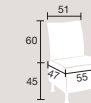

Reception

Majore

- Seat and backrest subframes in beech plywood.
- Fire-resistant, high density foam padded black Xtreme fabric upholstery.
- Tubular base in polished aluminium (chrome effect).

MA CH1C XHV

Garda

- Seat and backrest subframes in beech plywood.
- Fire-resistant, high density foam padded black Xtreme fabric upholstery.
- Tubular base in polished aluminium (chrome effect).