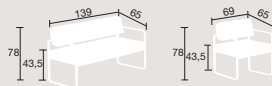

5
YEAR
GUARANTEE

58
COLOURS

ALLOW 4 WEEKS
FOR DELIVERY
p. 341 > 343

DBE DNR

Softly

- Seat and backrest subframes in beech plywood.
- High density foam padded fabric upholstery.
- Adjustable stabilizer feet.