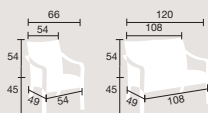

Reception

Tema

- Seat and backrest subframes in beech plywood.
- High density foam padded black simulated leather upholstery.
- Lamellated beech frames stained in mahogany (JCNR) or cherry (MCNR).
- Low table with 20 mm thick wood veneer top.
- Legs in stained lamellated beech
- 20 mm thick mahogany (AJ) or cherry (DM) veneer top.

JCNR MCNR Seating AJ DM Low table

2 YEAR GUARANTEE

Kube

- Sofa and armchair
- Tubular designer legs in a chrome finish.
- Upholstered in crust leather (kipskin).

- Low table
- W x D x H cm : 65 x 65 x 32.5.
- 10 mm thick toughened glass top.
- Lower section upholstered in crust leather (kipskin).