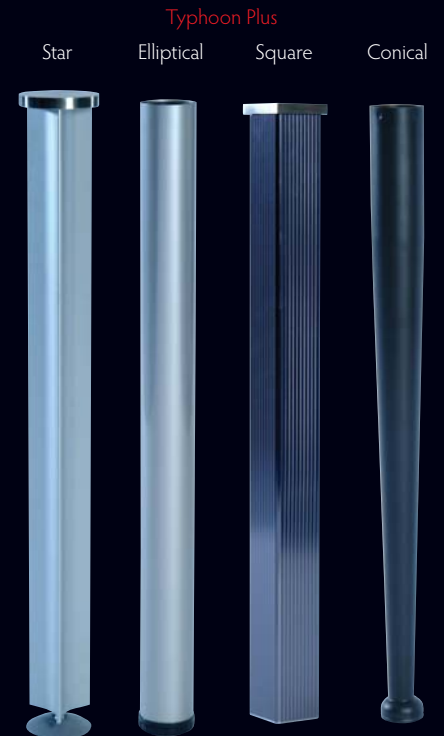

CAYENNE - CHOICES

TOPS - 10mm minimum toughened glass supplied either clear, tinted or frosted, with radiused or bevelled edges. Logos can be applied or etched - in colour if required. We can also supply tops with cable holes and covers.

FRAMES and LEGS - Cyclone, Storm, Typhoon, Hurricane and Typhoon Plus.

MOST LEG AND FRAME STYLES ILLUSTRATED CAN BE SUPPLIED WITH ANY TOP SHAPE.

Frosted with Bevelled edge

Tinted with Radiused edge