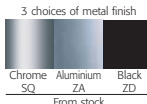

Variaglass (*)
Made from epoxy coated steel in an aluminium (ZA) finish.

Fluorescent uplighters

Rainbow (*)
Made from chrome-plated metal (SQ).

Quatro (*)
Made from chrome-plated steel with square stained wooden stem. Available in brown (WW), cherry (WX) or oak (WV).

Frame (*)
Made from lacquered metal in an aluminium (ZA) finish.

Bebop (*)
Made from epoxy lacquered steel in aluminium (ZA) or black (ZD).

Halogen uplighters

Macao (*)
Made from lacquered metal with square stained wooden stem. Available in brown (WW) or cherry (WX).

Arti (*)
Made from black (ZD) metal with tiltable brass arm.

Halogen lamps

Oval (*)
In aluminium (ZA) or black (ZD), with head in ABS.

Major 2 (*)
Made from metal painted in aluminium (ZA), with matt glass head.

Ixel (*)
Made from steel in aluminium (ZA) or black (ZD).

3 choices of plastic colour
Blue (OE) Black (OF) Transparent (PV)
From stock

3 choices of metal finish
Chrome (SQ) Aluminium (ZA) Black (ZD)
From stock