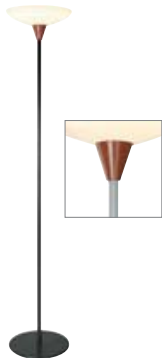

Variaglass (*)
Made from epoxy coated steel in an aluminium (ZA) finish.

Fluorescent uplighters

Rainbow (*)
Made from chrome-plated metal (SQ).

Quatro (*)
Made from chrome-plated steel with square stained wooden stem. Available in brown (WW), cherry (WX) or oak (WV).

Frame (*)
Made from lacquered metal in an aluminium (ZA) finish.

Bebop (*)
Made from epoxy lacquered steel in aluminium (ZA) or black (ZD).

Halogen uplighters

Macao (*)
Made from lacquered metal with square stained wooden stem. Available in brown (WW) or cherry (WX).