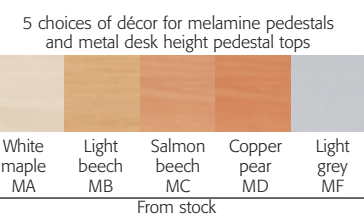

Desk height pedestal, D. 80 cm

Melamine pedestals

2 drawer mobile pedestal

3 drawer mobile pedestal

Desk height pedestal, D. 60 cm

Desk height pedestal, D. 80 cm

For prices, optional extras and technical specifications, see separate price guide, pages 62 to 63.