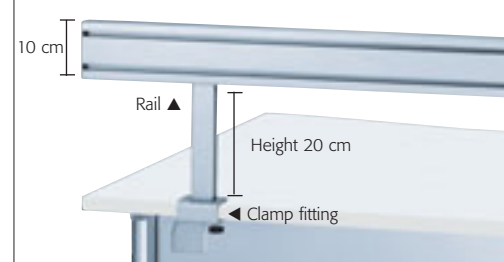

Paper tray starter unit

Paper tray add-on unit  
To be placed beneath the paper tray starter unit or beneath the shelf.

Shelf

Pencil holder

File holder

Triple section paper holder

3 choices of metal finish  
Aluminium SA Graphite grey SC White SO  
From stock

## 2<sup>nd</sup> level rails

Unpretentious, robust and practical, these rails are compatible with all ranges of 2<sup>nd</sup> level accessories, lamps and flat screen monitor stands. Whether fitted to solo or to face-to-face desks, they are the ideal way to ensure the work surface remains clear and uncluttered. Rails are also very versatile, being suitable for desktops of all lengths and thicknesses thanks to a choice of different clamp fittings. They are available from stock in aluminium (SA) and graphite grey (SC), or on request in white (SO).