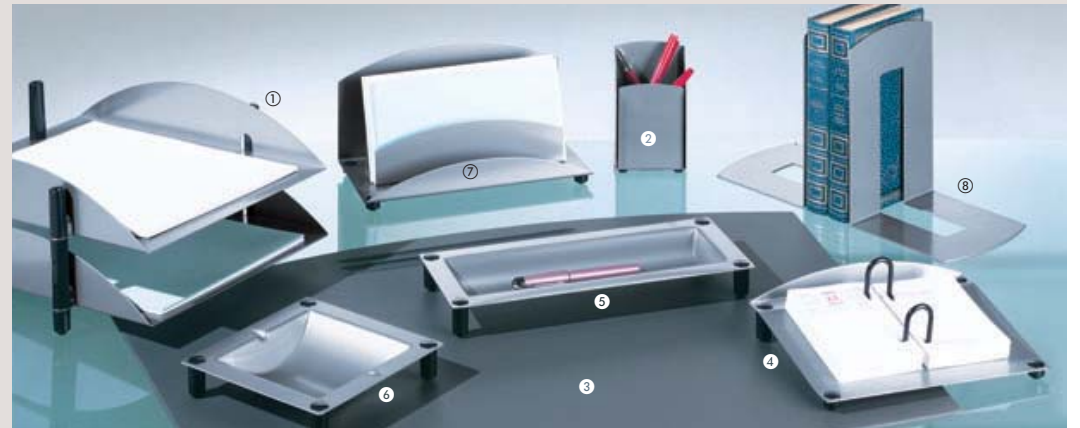

AXIANE accessories

① **PAPER TRAY**
W x D x H cm : 25.5 x 35.5 x 8.
Stackable.
A AXBC + col.

② **PENCIL HOLDER**
W x D x H cm : 8 x 6.5 x 13.2.
A AXPC + col.

③ **DESK MAT**
W x D cm : 72 x 52. 4 mm thick.
Made from polyurethane foam.
Graphite grey finish.
A AXSM AN

④ **DIARY HOLDER**
W x D x H cm : 23 x 17 x 5.6.
Compatible with standard loose leaf diary pages (not supplied).
A AXEP + col.

⑤ **WASTE PAPER BIN**
W x D x H cm : 33 x 22.5 x 34.
Capacity 15 litres.
A AXCO + col.

⑥ **PEN TRAY**
W x D x H cm : 31 x 13 x 3.2.
A AXPL + col.

⑦ **ASH TRAY**
W x D x H cm : 17 x 17 x 3.2.
A AXCE + col.

⑧ **LETTER RACK**
W x D x H cm : 26 x 13 x 13.2.
A AXCV + col.

⑨ **BOOK ENDS**
W x D x H cm : 14 x 14 x 20.
A AXSL + col.

⑩ **CYLINDRICAL WASTE BIN**
W x D x H cm : 26 x 26 x 35.
Capacity 16 litres.
A AXCP + col.