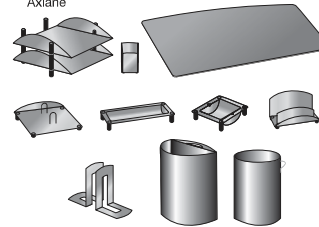

① Stackable paper tray	A AXBC + col.		£ 19
② Pencil holder	A AXPC - col.		£ 12
③ Desk mat	A AXSM AN		£ 61
④ Diary holder	A AXEP + col.		£ 15
⑤ Pen tray	A AXPL + col.		£ 12
⑥ Ash tray	A AXCE + col.		£ 12
⑦ Letter rack	A AXCV + col.		£ 19
⑧ Book ends	A AXSL + col.		£ 25
⑨ Waste paper bin - 15 litres	A AXCO + col.		£ 41
⑩ Cylindrical waste bin - 16 litres	A AXCP - col.		£ 36
Set comprising paper tray ① + pencil holder ② + 16 litre cylindrical waste bin ⑩	A AXLT + col.		£ 60