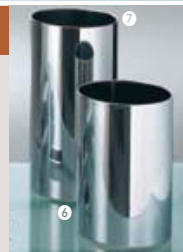

⑥ **ASH TRAY**  
ø 20 cm. Height 3.3 cm.  
A VPCE NR

⑦ **WASTE PAPER BIN**  
ø 25 cm. Height 32 cm.  
A VPCO NR

**STYLE CHROME** accessories

Made from stainless steel.

① **PAPER TRAY**  
W x D x H cm : 31 x 26.5 x 6.  
A SYBC CH

② **PENCIL HOLDER**  
W x D x H cm : 10.5 x 13 x 8.5.  
A SYPC CH

③ **DESK PAD HOLDER**  
W x D x H cm : 10.5 x 13 x 8.5.  
A SYPB CH

④ **PEN TRAY**  
W x D x H cm : 20 x 13 x 3.  
A SYPL CH

⑤ **LETTER RACK**  
W x D x H cm : 20 x 15 x 8.5.  
A SYCV CH

⑥ **WASTE PAPER BIN**  
ø 25 cm. Height 37 cm.  
A SYCO1 CH

⑦ **WASTE PAPER BIN**  
ø 25 cm. Height 50 cm.  
A SYCO2 CH

**CHROME PRESTIGE** accessories

Made from chrome-plated steel and black simulated leather.