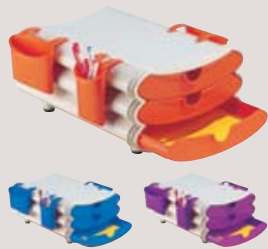

TRIPLE CONTAINERS
W x D x H cm : 26.6 x 35.5 x 16.7.
In blue (BU), orange (OR) or violet (VI).
Supplied complete with three removable trays for the storage of small objects.
⑫ A TRBC + col.