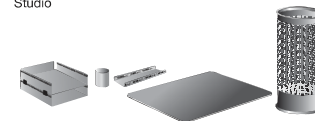

STUDIO / STYLE CHROME accessories page 152

Studio

① Stackable paper tray	A STBC + col.		£ 16
② Pencil holder	A STPC + col.		£ 10
③ Pen tray - desk tidy	A STPL + col.		£ 12
④ Desk mat 55 x 40 cm	A STSM1 NR		£ 22
Desk mat 65 x 50 cm	A STSM2 NR		£ 25
⑤ Waste paper bin H. 32 cm	A STCO - col.		£ 31
Set comprising paper tray ① + pencil holder ② + waste paper bin ⑤	A STLT - col.		£ 51

Style Chrome