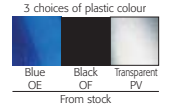

**Variaglass (\*)**  
Made from epoxy coated steel in an aluminium (ZA) finish.

Fluorescent uplighters

**Rainbow (\*)**  
Made from chrome-plated metal (SQ).

**Quatro (\*)**  
Made from chrome-plated steel with square stained wooden stem. Available in brown (WW), cherry (WX) or oak (WV).

**Frame (\*)**  
Made from lacquered metal in an aluminium (ZA) finish.

**Bebop (\*)**  
Made from epoxy lacquered steel in aluminium (ZA) or black (ZD).

Halogen uplighters

**Macao (\*)**  
Made from lacquered metal with square stained wooden stem. Available in brown (WW) or cherry (WX).

**Arti (\*)**  
Made from black (ZD) metal with tiltable brass arm.

Halogen lamps

**Oval (\*)**  
In aluminium (ZA) or black (ZD), with head in ABS.

**Major 2 (\*)**  
Made from metal painted in aluminium (ZA), with matt glass head.

**Ixel (\*)**  
Made from steel in aluminium (ZA) or black (ZD).

(\*) Supplied with certified Euro adapter  
(\*) Not suitable for UK and Eire market

**Zeta (\*)**  
Made from chrome-plated metal with transparent (PV) or blue (OE) polycarbonate head.