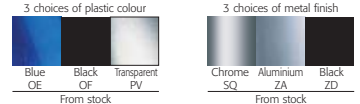

**Variaglass (\*)**  
Made from epoxy coated steel in an aluminium (ZA) finish.

Fluorescent uplighters

**Rainbow (\*)**  
Made from chrome-plated metal (SQ).

**Quatro (\*)**  
Made from chrome-plated steel with square stained wooden stem. Available in brown (WW), cherry (WX) or oak (WV).

**Frame (\*)**  
Made from lacquered metal in an aluminium (ZA) finish.

**Bebop (\*)**  
Made from epoxy lacquered steel in aluminium (ZA) or black (ZD).

Halogen uplighters

**Macao (\*)**  
Made from lacquered metal with square stained wooden stem. Available in brown (WW) or cherry (WX).

**Arti (\*)**  
Made from black (ZD) metal with tiltable brass arm.

Halogen lamps

**Oval (\*)**  
In aluminium (ZA) or black (ZD), with head in ABS.

**Major 2 (\*)**  
Made from metal painted in aluminium (ZA), with matt glass head.

**Ixel (\*)**  
Made from steel in aluminium (ZA) or black (ZD).

(\*) Supplied with certified Euro adapter  
(\*) Not suitable for UK and Eire market

**Zeta (\*)**  
Made from chrome-plated metal with transparent (PV) or blue (OE) polycarbonate head.