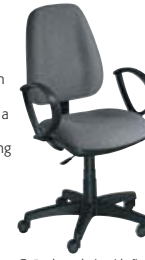

# N° 1

- Permanent contact mechanism, lockable in any position;
- Backrest adjustable in height by means of a handwheel;
- Black reinforced nylon base with self-locking castors;

① Budget chair

② Budget chair with fixed arms