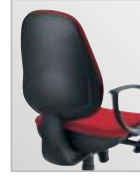

Operator

Vito

• Backrest adjustable in height (through 70 mm) by means of an "up and down" ratchet system.
• Permanent contact mechanism, lockable in any position.
• Black reinforced nylon base with self-braking castors.

SYNCHRO CHAIR

PERMANENT CONTACT CHAIR

VISITOR'S CHAIR

CH Workspace ☎0800 731 3627 ☎0800 731 3624
sales@chworkspace.co.uk www.chworkspace.co.uk
Furniture, relocation and refurbishment specialists

Operator

Primo

• Backrest adjustable in height (through 70 mm) by means of an "up and down" ratchet system.
• Black reinforced nylon base with self-braking castors.

MBE MGF MBX MBN ARG DBE DBX DDB DNR DRA XHV MBE MGF DBE DNR
SWIVEL CHAIRS VISITOR'S CHAIRS

SYNCHRO CHAIR

VISITOR'S CHAIR