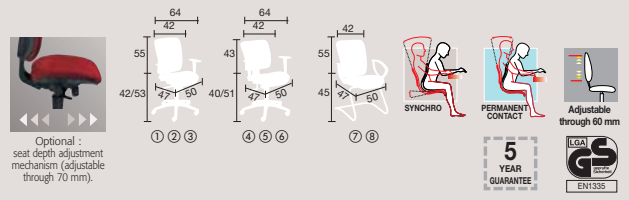

5 YEAR GUARANTEE