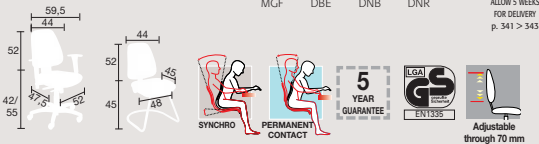

SYNCHRO CHAIR

PERMANENT CONTACT CHAIR

VISITOR'S CHAIR

CH Workspace ☎0800 731 3627 ☎0800 731 3624
sales@chworkspace.co.uk www.chworkspace.co.uk
Furniture, relocation and refurbishment specialists