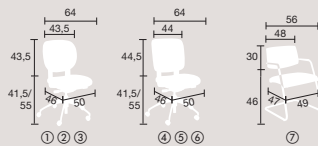

Chair with rounded backrest

Chair with rectangular backrest

Visitor's chair

Operator

DBE DNR
2 plain fabrics
available from stock

Twinback

- Synchro mechanism, lockable in 5 positions, with adjustable (side lever operated) body weight tension control and backrest reverse lock system.
- Backrest adjustable in height (through 70 mm).
- 2 shapes of backrest available : - rounded, - rectangular.