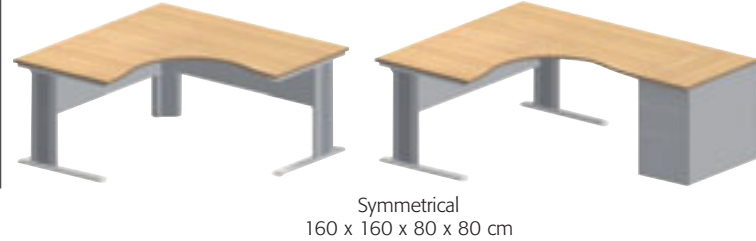

Swivel-action cable trough

Matching tambour cupboards

*Reassuringly spacious*

Well-balanced and generously proportioned, the Performer collection offers stability, reliability and style.

90° compact desks - [①+②+③+④]

Wave desk

Wave return

90° compact desk

Standard desks

90° link unit

Extension units

Meeting tables

Mobile pedestals