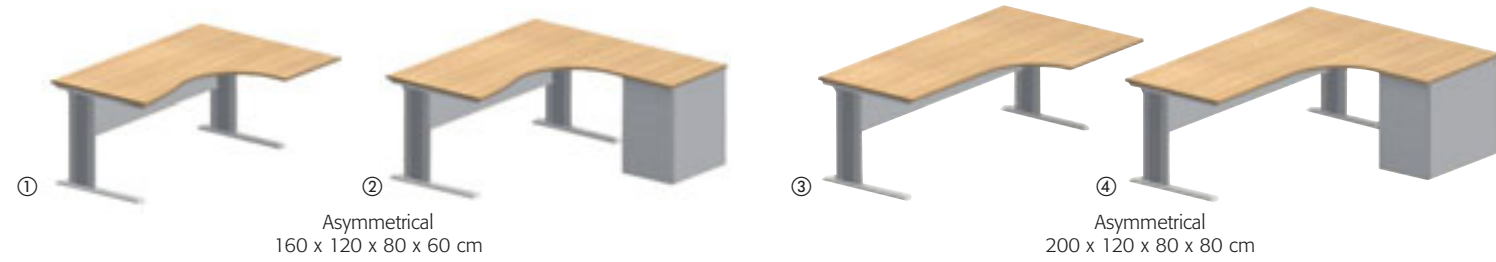

Swivel-action cable trough

Matching tambour cupboards

*Reassuringly spacious*

Well-balanced and generously proportioned, the Performer collection offers stability, reliability and style.

90° compact desks - [①+②+③+④]

Wave desk

Wave return

90° compact desk

Standard desks

90° link unit

Extension units

Meeting tables

Mobile pedestals