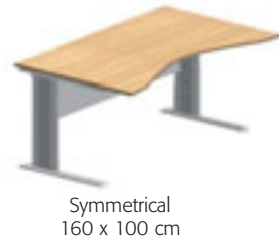

Swivel-action cable trough

Matching tambour cupboards

*Reassuringly spacious*

Well-balanced and generously proportioned, the Performer collection offers stability, reliability and style.

90° compact desks - [①+②+③+④]

Wave desk

Wave return

90° compact desk

Standard desks

90° link unit

Extension units

Meeting tables

Mobile pedestals