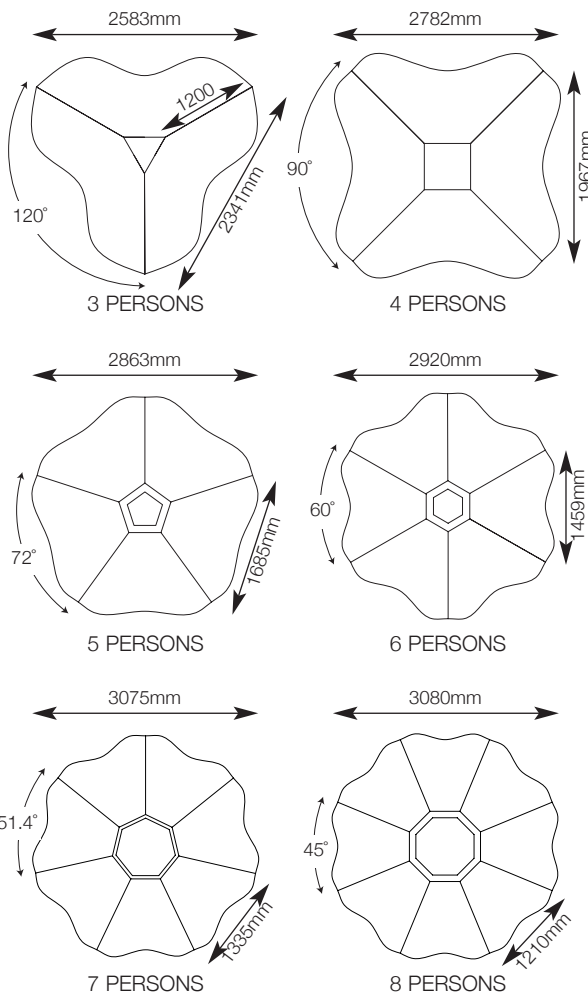

call centres

The Hawk range of Call Centre desking can accommodate from 3 to 8 people with ease. Each centre comes complete with pedestals.

CALL CENTRES INCLUDING PEDESTALS

25mm DESKTOPS

PERSONS	CODE	WITH SCREEN	W/OUT SCREEN
3	GCCP 3P	£2007	£1179
4	GCCP 4P	£2564	£1462
5	GCCP 5P	£3206	£1828
6	GCCP 6P	£3852	£2192
7	GCCP 7P	£4489	£2558
8	GCCP 8P	£5129	£2925

WHEN ORDERING PLEASE STATE WHICH PEDESTAL YOU REQUIRE

CALL CENTRE PEDESTALS

CH Workspace

0800 731 3627

0800 731 3624

sales@chworkspace.co.uk

www.chworkspace.co.uk

Furniture, relocation and refurbishment specialists

CALL CENTRE COLOUR FINISHES

APPLE (A) BEECH (B) BLUE** (BL) CHERRY (C) DARK OAK (DO) GREEN** (GN) JAPANESE ASH (JA) OAK (O) PLAIN GREY (PG) SILVER (S)**

** only available in 25mm