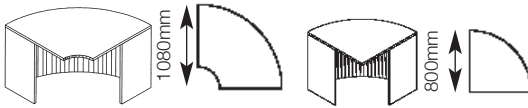

### BASE UNITS

HEIGHT 740mm DEPTH 800mm

WIDTH	CODE	25mm
1800	GRECB18	£304
1600	GRECB16	£292
1400	GRECB14	£282
1200	GRECB12	£264
1000	GRECB10	£254
800	GRECB8	£248

BASE UNITS FOR RECEPTION UNITS  
 WITH ONE REDUCED LEG PANEL LEFT OR RIGHT

### TOP BOXES

HEIGHT 420mm DEPTH 350mm

WIDTH	CODE	25mm
1800	GRECTB18	£197
1600	GRECTB16	£186
1400	GRECTB14	£170
1200	GRECTB12	£157
1000	GRECTB10	£152
800	GRECTB8	£147

TOP BOXES FOR RECEPTION UNITS

### 90° BASE CORNER UNIT

HEIGHT 740mm 800 x 800mm ENDS

CODE	25mm
GREC90BL	£354
GREC90BS	£327

CURVED BASE 90° CORNER UNIT  
 AVAILABLE SMALL OR LARGE  
 FOR ALUMINIUM CURVED SECTION ADD £165

### 90° TOP BOX

HEIGHT 420mm 350 x 350mm ENDS

WIDTH	CODE	25mm
1565	GREC90TBL	£225
1126	GREC90TBS	£202

CURVED 90° TOP BOX  
 AVAILABLE SMALL OR LARGE  
 FOR ALUMINIUM CURVED SECTION ADD £110