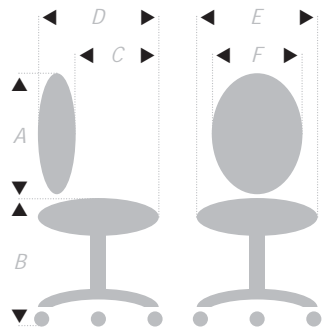

Series 2000

PRICES ▼

Standard Features

- Medium or High Back
- Height Adjustable Back
- Seat Height Adjustment
- Back Rake or Independent Mechanism
- Arms or Height Adjustable Arms
- Black Moulded Base

CODE	BACK	MECHANISM	ARMS	FINISH	GP1	GP2	GP3	GP4	GP5	GP6	GP8
S2001	Medium	Back Rake		Black	121	125	132	139	150	213	231
S2002	Medium	Back Rake	Arms	Black	148	152	159	166	177	240	258
S2003	Medium	Back Rake	Adjustable Arms	Black	173	177	184	191	202	265	283
S2004	High	Back Rake		Black	134	138	146	154	166	233	253
S2005	High	Back Rake	Arms	Black	161	165	173	181	193	260	280
S2006	High	Back Rake	Adjustable Arms	Black	186	190	198	206	218	285	305
S2007	Medium	Cantilever		Black	107	111	118	125	136	199	217
S2008	Medium	Cantilever	Arms	Black	134	138	145	152	163	226	244
S2007/L	Medium	4 Leg Chair		Black	107	111	118	125	136	199	217
S2008/L	Medium	4 Leg Chair	Arms	Black	134	138	145	152	163	226	244
S2001/DM*	Medium	D/Man-Cashier		Black	210	214	221	228	239	302	320

*Standard with Chrome Footring, Glides and Back Rake Mechanism

OPTIONS

/B	Independent Mechanism	15
/SS	Seat Slide	30
/IL	Inflatable Lumbar	30
/P	Silver Base	22
/P	Silver Cantilever / 4 Leg Frame	No Extra
/C	Polished Aluminium Base	30
/C	Chrome Cantilever / 4 Leg Frame	40

Example Coding ▶

S2002/SS
 Medium Back Chair
 Back Rake Mechanism
 Arms
 Seat Slide
 Black Moulded Base

DIMENSIONS ▼

- A Back Height
- B Seat Height
- C Seat Depth
- D Overall Depth
- E Overall Width
- F Back Width
- G Floor to Arm Height (Cantilever & Leg Chairs only)