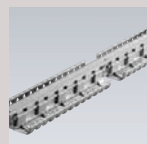

Articulated vertebral cable holder.

Height-adjustable legs (from 62 to 86 cm).