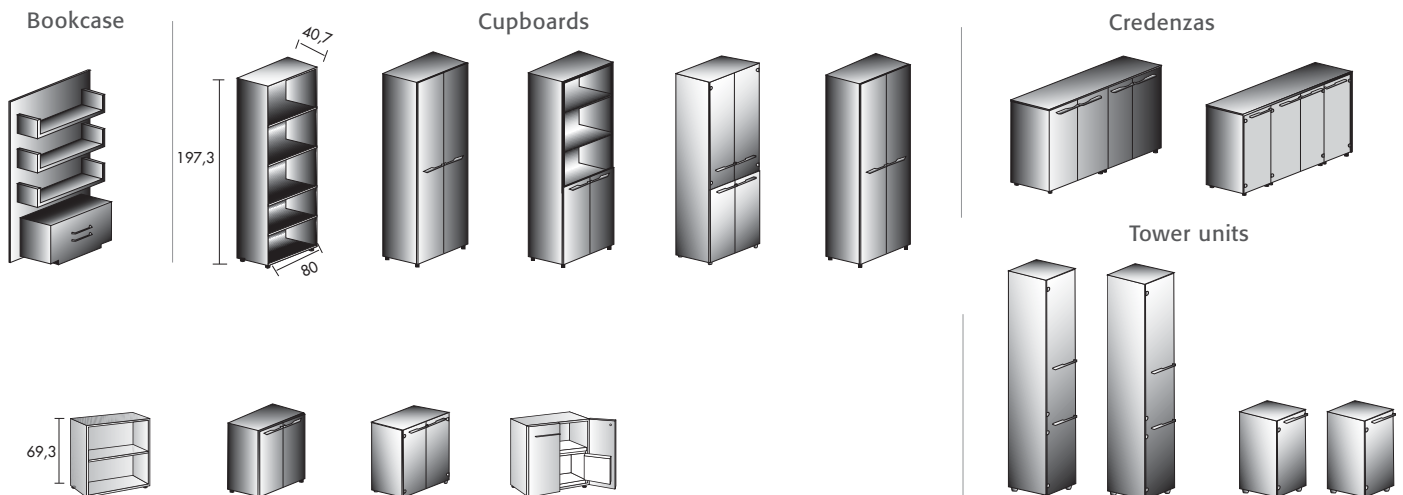

Desktops and easy reach storage units - the range

Bookcase, cupboards, credenzas and tower units - the range

Price guide - Designer wood veneer executive furniture - Times Square

	description	code	price ex. VAT
Desking			
Free-standing desk with 2 panel legs. Optional extras: ① ②			
	W 190 x 100 cm W 220 x 100 cm	3 506 111 + wood finish 3 506 112 + wood finish	£ 2 461 £ 2 610
Extension units			
Side table or return			
	W.190 x 45 cm	3 506 057 + wood finish	£ 2 212
Suspended return - compatible with mobile pedestals.			
	W. 130 x 60 cm	3 506 068 + wood finish	£ 1 423
Return wall - compatible with beige lacquered accessories			
	W. 130 x 49 cm	3 506 061 + wood finish	£ 1 423
Computer shelf - in a greige lacquered finish			
	W. 112 x D. 63 cm	3 506 051 SY	£ 419
Extra-wide metal pedestal with 2 box drawers - in a greige lacquered finish H. 41 cm.			
	W. 100 x D. 40 cm	3 506 053 SY	£ 815
Suspended metal CPU holder - in a greige lacquered finish			
	CPU holder	3 506 052 SY	£ 114
Easy reach storage units			
Metal mobile pedestals coated in greige velvet matt paint. Metal shells and drawers. Drawers are mounted on telescopic runners with ball-bearing rollers and open to a depth of 100%. Concealed runners. Selective drawer opening. Metal handles in aluminium grey. Central locking mechanism. Folding key.			
	1 box drawer + 1 filing drawer 3 box drawers	3 506 085 SY 3 506 086 SY	£ 647 £ 647
Cabinet or return with 4 wooden doors			
	W.190 x 45 cm	3 506 113 + wood finish	£ 2 849