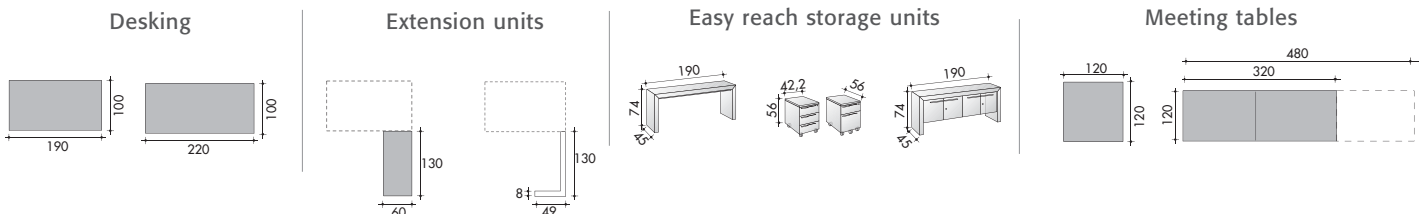

Desktops and easy reach storage units - the range

Bookcase, cupboards, credenzas and tower units - the range

Price guide - Designer wood veneer executive furniture - Times Square

	description	code	price ex. VAT
Desking			
Free-standing desk with 2 panel legs. Optional extras: ① ②			
	W 190 x 100 cm W 220 x 100 cm	3 506 111 + wood finish 3 506 112 + wood finish	£ 2 461 £ 2 610
Extension units			
Side table or return			
	W.190 x 45 cm	3 506 057 + wood finish	£ 2 212
Suspended return - compatible with mobile pedestals.			
	W. 130 x 60 cm	3 506 068 + wood finish	£ 1 423
Return wall - compatible with beige lacquered accessories			
	W. 130 x 49 cm	3 506 061 + wood finish	£ 1 423
Computer shelf - in a greige lacquered finish			
	W. 112 x D. 63 cm	3 506 051 SY	£ 419
Extra-wide metal pedestal with 2 box drawers - in a greige lacquered finish H. 41 cm.			
	W. 100 x D. 40 cm	3 506 053 SY	£ 815
Suspended metal CPU holder - in a greige lacquered finish			
	CPU holder	3 506 052 SY	£ 114
Easy reach storage units			
Metal mobile pedestals coated in greige velvet matt paint. Metal shells and drawers. Drawers are mounted on telescopic runners with ball-bearing rollers and open to a depth of 100%. Concealed runners. Selective drawer opening. Metal handles in aluminium grey. Central locking mechanism. Folding key.			
	1 box drawer + 1 filing drawer 3 box drawers	3 506 085 SY 3 506 086 SY	£ 647 £ 647
Cabinet or return with 4 wooden doors			
	W.190 x 45 cm	3 506 113 + wood finish	£ 2 849