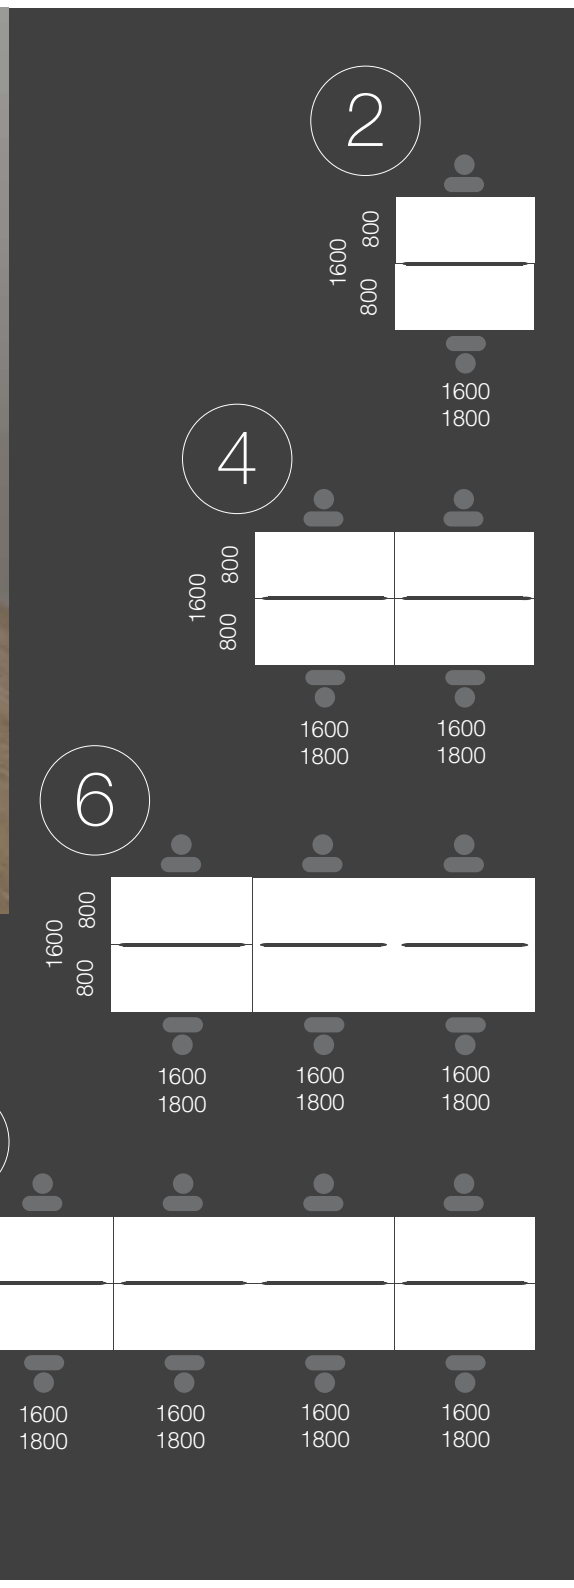

as individual as you are

enjoy *your* work space

Linnea Plus - is a bench desking system comprising of various components which can be arranged and combined in different configurations and lengths to suit almost every office layout.

Linnea Plus is all about inclusivity. Height adjustable positions fit seamlessly into the system in any location with minimal visual differentiation, thus wheelchair users or workers who need to adjust the height of their work surface do not have to sit at a special or different workstation, but can be easily incorporated without discrimination into the team.

Linnea Plus height adjustable positions maintain the ability to share legs and other components making height adjustability a real and affordable option. Commercially viable, aesthetically pleasing, Linnea Plus is designed in such a way to cater for individual ergonomics.