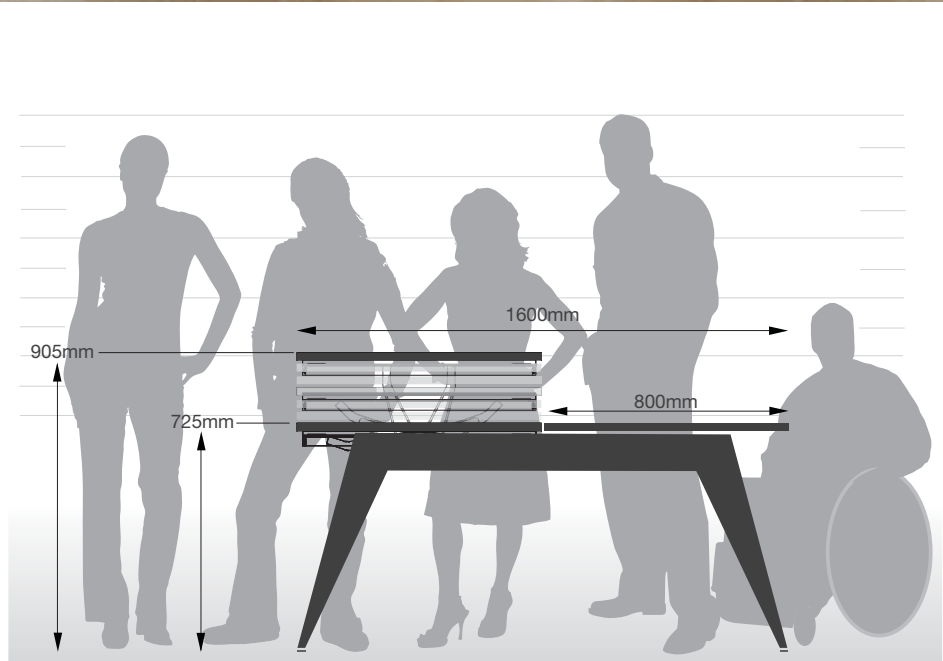

as individual as you are

enjoy *your* work space

Linnea Plus - is a bench desking system comprising of various components which can be arranged and combined in different configurations and lengths to suit almost every office layout.

Linnea Plus is all about inclusivity. Height adjustable positions fit seamlessly into the system in any location with minimal visual differentiation, thus wheelchair users or workers who need to adjust the height of their work surface do not have to sit at a special or different workstation, but can be easily incorporated without discrimination into the team.

Linnea Plus height adjustable positions maintain the ability to share legs and other components making height adjustability a real and affordable option. Commercially viable, aesthetically pleasing, Linnea Plus is designed in such a way to cater for individual ergonomics.