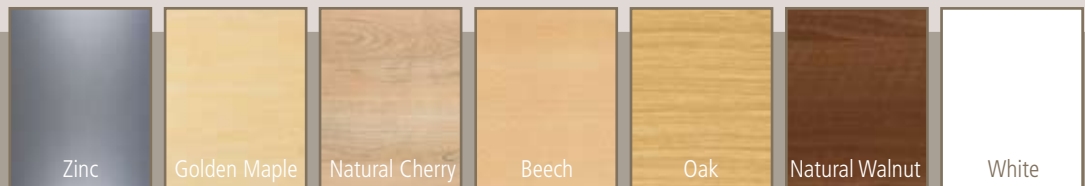

Rectangular

Wave

Double Wave

MFC finishes

Shapes to suit

Juice offers conventional rectangular workspaces, single waves and double waves. Single waves – as shown below – are handed left or right, but the unique Sven Wave shape enables them to be combined in any sequence. Double waves curve around the user and provide a flexible, unhandred workspace.

Veneer finishes

Multi-purpose narrow benches

Juice offers narrow benches 600mm deep each side. This still provides a practical working depth but offers a worthwhile space saving over

the conventional 800mm depth. When specified without dividing screens, narrow benches create ideal conference tables.