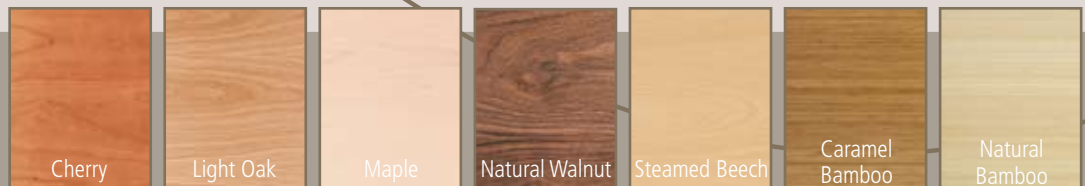

Rectangular

Wave

Double Wave

MFC finishes

Shapes to suit

Juice offers conventional rectangular workspaces, single waves and double waves. Single waves – as shown below – are handed left or right, but the unique Sven Wave shape enables them to be combined in any sequence. Double waves curve around the user and provide a flexible, unhandred workspace.

Veneer finishes

Multi-purpose narrow benches

Juice offers narrow benches 600mm deep each side. This still provides a practical working depth but offers a worthwhile space saving over

the conventional 800mm depth. When specified without dividing screens, narrow benches create ideal conference tables.