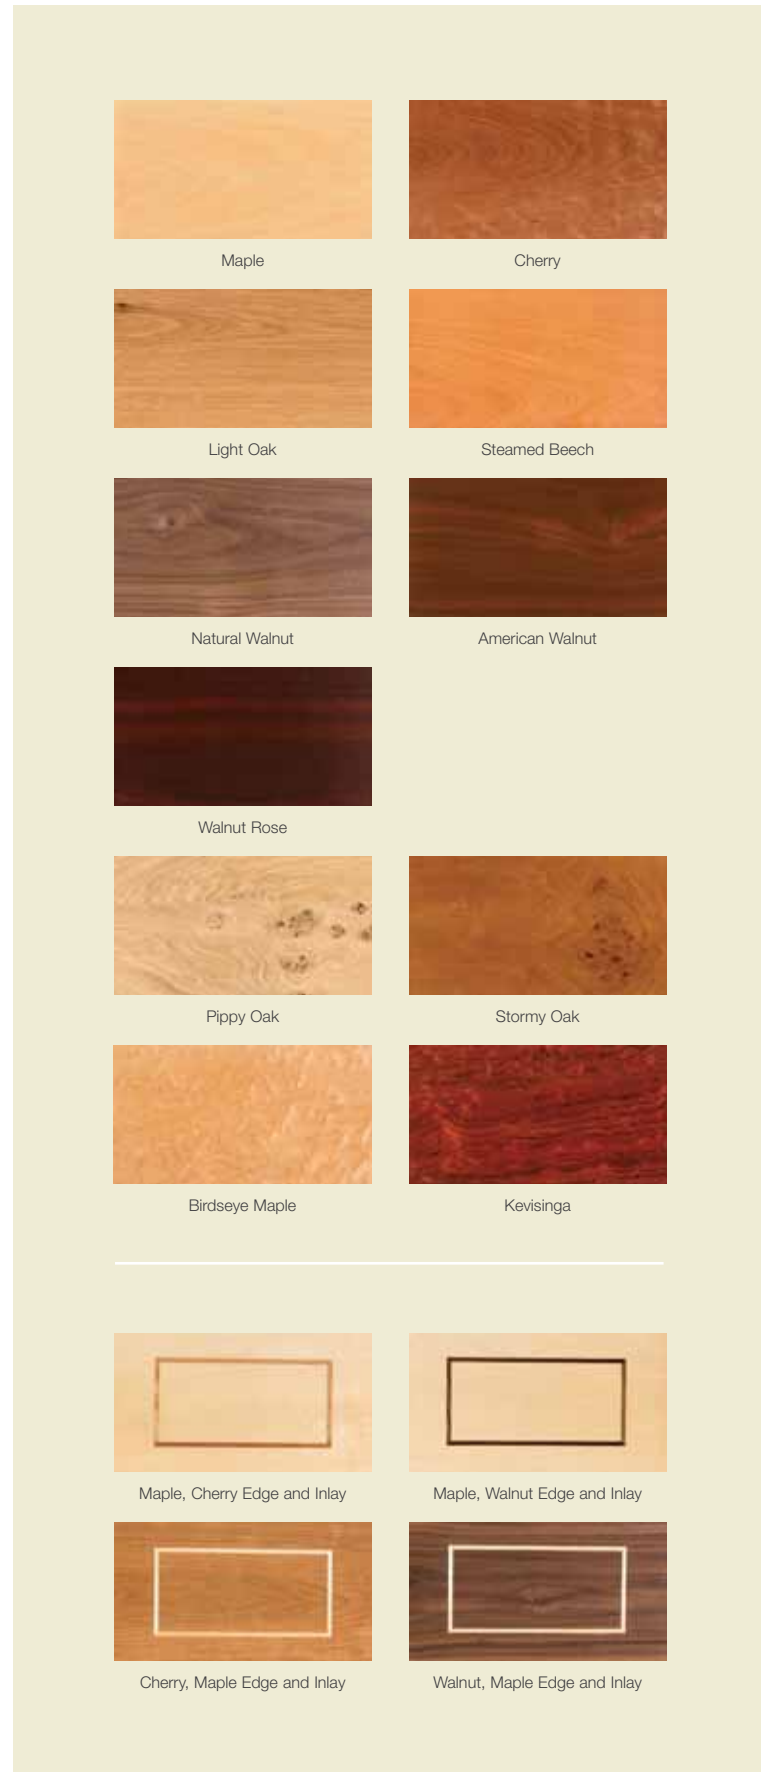

Contents & Finishes

Desking	3 - 6
Reception	7 - 9
Boardroom	10 - 15

Established since 1989

Designed and manufactured in the UK

Hand crafting and finishing

Eleven standard veneers

Matching suites of furniture

4 - 6 week delivery

Design and manufacture of special items

Quality and service are paramount and form the philosophy that has been at the forefront of the Company since it's foundation

Although designed for today's modern workplace the Nimbus and Stratus ranges still evoke feelings of tradition and distinction