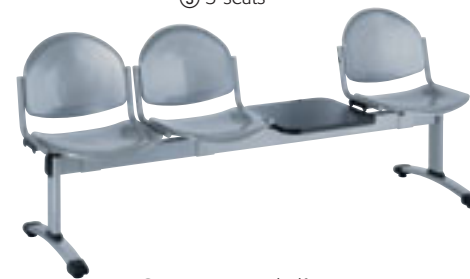

## Metallic

- 2, 3 and 4 seater bench units;
- Rounded, perforated steel seats;
- Hard-wearing and easy to maintain;

- Facility to replace one of the seats with a shelf;
- Low table – see p. 261

① 2 seats

③ 3 seats

② 2 seats + 1 shelf

④ 3 seats + 1 shelf

⑤ 4 seats

2 choices of finish for structure

**3 YEAR GUARANTEE**

Aluminium SB    Black SG  
From stock