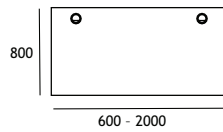

Desking

WALTON Rectangular Desk

Description	W x D x H (mm)	Code + finish	Price	
Rectangular desk	600 x 800 x 720	2927005 + fin	£186	○
Rectangular desk	800 x 800 x 720	2927006 + fin	£194	●
Rectangular desk	1000 x 800 x 720	2927007 + fin	£201	○
Rectangular desk	1200 x 800 x 720	2927008 + fin	£208	●
Rectangular desk	1400 x 800 x 720	2927009 + fin	£216	●
Rectangular desk	1600 x 800 x 720	2927010 + fin	£223	●
Rectangular desk	1800 x 800 x 720	2927011 + fin	£231	○
Rectangular desk	2000 x 800 x 720	2927012 + fin	£238	○