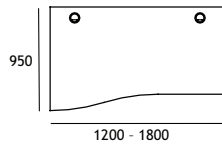

Desking

WALTON Rectangular Desk

Description	W x D x H (mm)	Code + finish	Price	
Rectangular desk	600 x 800 x 720	2927005 + fin	£186	○
Rectangular desk	800 x 800 x 720	2927006 + fin	£194	●
Rectangular desk	1000 x 800 x 720	2927007 + fin	£201	○
Rectangular desk	1200 x 800 x 720	2927008 + fin	£208	●
Rectangular desk	1400 x 800 x 720	2927009 + fin	£216	●
Rectangular desk	1600 x 800 x 720	2927010 + fin	£223	●
Rectangular desk	1800 x 800 x 720	2927011 + fin	£231	○
Rectangular desk	2000 x 800 x 720	2927012 + fin	£238	○