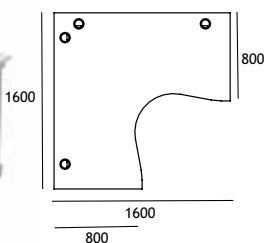

WALTON 90° Symmetrical Desk

Description	W x D x H (mm)	Code + finish	Price	
LH 90° Sym Desk	1600 x 1600 x 720	2927028 + fin	£375	○
RH 90° Sym Desk	1600 x 1600 x 720	2927024 + fin	£375	○

- White and Beech in stock UP TO 5 DAY LEAD TIME
- ◎ Beech only in stock UP TO 5 DAY LEAD TIME
- Non-stocked items UP TO 15 - 25 DAY LEAD TIME