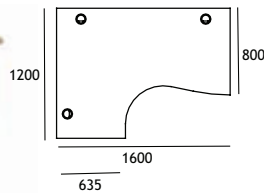

Desking

WALTON Rectangular Desk

Description	W x D x H (mm)	Code + finish	Price	
Rectangular desk	600 x 800 x 720	2927005 + fin	£186	○
Rectangular desk	800 x 800 x 720	2927006 + fin	£194	●
Rectangular desk	1000 x 800 x 720	2927007 + fin	£201	○
Rectangular desk	1200 x 800 x 720	2927008 + fin	£208	●
Rectangular desk	1400 x 800 x 720	2927009 + fin	£216	●
Rectangular desk	1600 x 800 x 720	2927010 + fin	£223	●
Rectangular desk	1800 x 800 x 720	2927011 + fin	£231	○
Rectangular desk	2000 x 800 x 720	2927012 + fin	£238	○

WALTON Asymmetrical Wave Desk

Description	W x D x H (mm)	Code + finish	Price	
LH Asym Wave Desk	1200 x 950 x 720	2927017 + fin	£261	○
RH Asym Wave Desk	1200 x 950 x 720	2927013 + fin	£261	○
LH Asym Wave Desk	1400 x 950 x 720	2927018 + fin	£268	●
RH Asym Wave Desk	1400 x 950 x 720	2927014 + fin	£268	●
LH Asym Wave Desk	1600 x 950 x 720	2927019 + fin	£275	●
RH Asym Wave Desk	1600 x 950 x 720	2927015 + fin	£275	●
LH Asym Wave Desk	1800 x 950 x 720	2927020 + fin	£284	○
RH Asym Wave Desk	1800 x 950 x 720	2927016 + fin	£284	○