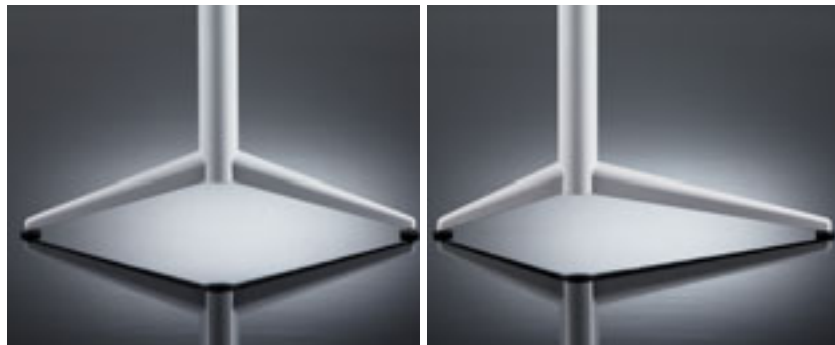

CHWORKSPACE Ltd

0800 731 3627

www.chworkspace.co.uk

sales@chworkspace.co.uk

*Elegant
Uncomplicated
Refined*