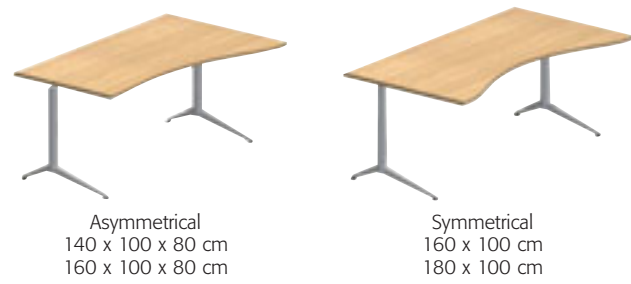

90° compact desks

Extension units

Wave desks

Wave returns

Meeting tables

Mobile pedestals

Symmetrical desks

Standard desks

90° link unit

CHWORKSPACE Ltd

0800 731 3627

www.chworkspace.co.uk

sales@chworkspace.co.uk

**5
YEAR
GUARANTEE**