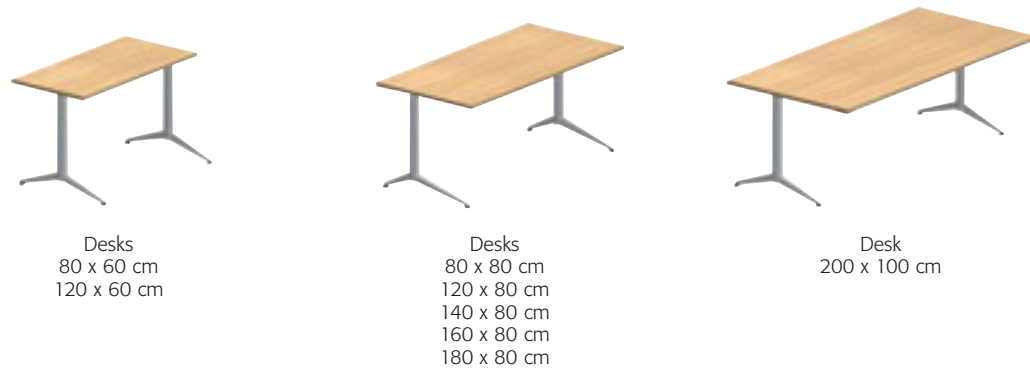

90° link unit

CHWORKSPACE Ltd

0800 731 3627

www.chworkspace.co.uk

sales@chworkspace.co.uk

**5
YEAR
GUARANTEE**