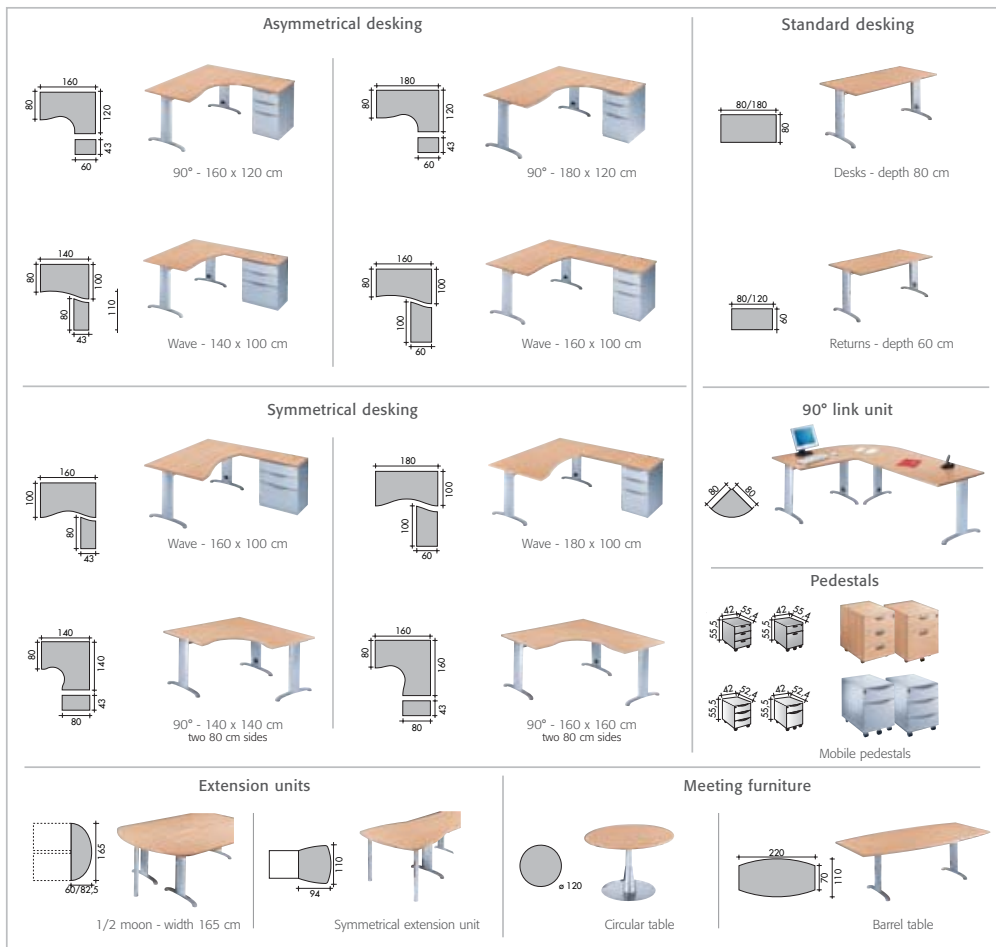

VEGAS
finishes

2 YEAR GUARANTEE

4 choices of desktop finish

- 25 mm thick tops covered in non-reflective melamine.
- Edges in 2 versions :
  - Straight edges protected by 2 mm thick strips of impact-resistant ABS. No sharp corners.
  - Ergosoft PVC edges of "gull wing" design on the user's side and semi-circular on the visitor's side, with straight side edges protected by 2 mm thick strips of impact-resistant ABS.
- 2 choices of frame finish : aluminium (L) or graphite grey (A).
- 4 choices of desktop finish : light grey (GR), beech (HE), cherry (DM) or pear (PI).

Structure	Edges								
		GR	HE	DM	PI				
aluminium	Straight	L DGR	L DHE	L DDM	L DPI				
	Ergosoft	—	—	L EDM	L EPI				
graphite grey	Straight	A DGR	A DHE	A DDM	A DPI				
	Ergosoft	—	—	A EDM	A EPI				

VEGAS range

codes

prices excluding VAT
straight edges | ergosoft edges