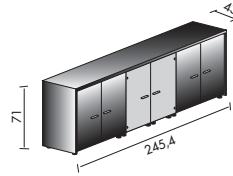

Deco storage units, cupboards, credenzas and tower units - the range

Deco storage units

Credenzas

Cupboards

Tower units