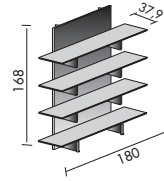

Deco storage units, cupboards, credenzas and tower units - the range

Deco storage units