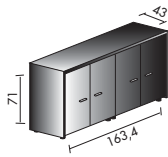

Deco storage units, cupboards, credenzas and tower units - the range

Deco storage units

Credenzas

Cupboards

Tower units