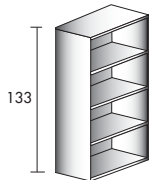

Deco storage units, cupboards, credenzas and tower units - the range

Deco storage units

Credenzas

Cupboards

Tower units