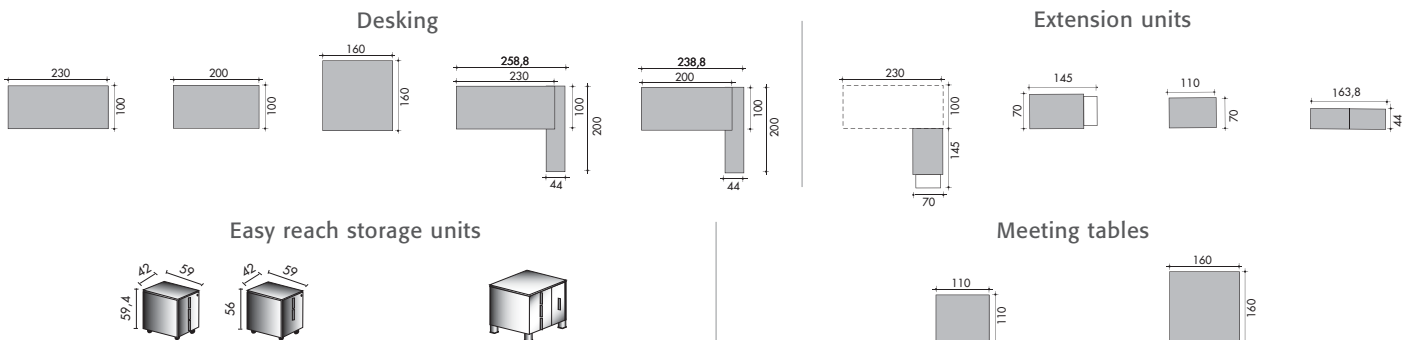

Desktops and easy reach storage units - the range