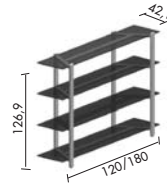

Deco storage units, cupboards, credenzas and tower units - the range

Deco storage units