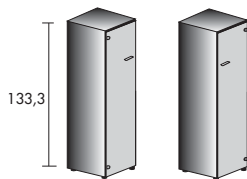

Tower units