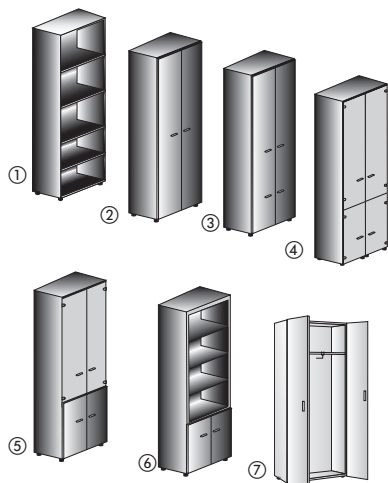

① Open shelves	3 375 100 + shell fin.	£ 241
② 2 standard doors	3 375 120 + door fin. + shell fin.	£ 872
③ 4 standard doors	3 375 122 + door fin. + shell fin.	£ 1 025
④ 4 glass doors	3 375 123 + door fin. + shell fin.	£ 1 619
⑤ 1/3 standard doors, 2/3 glass doors	3 375 125 + wooden door fin. + shell fin. + glass door fin.	£ 1 320
⑥ 1/3 standard doors, 2/3 bookshelves	3 375 124 + door fin. + shell fin.	£ 598
⑦ Wardrobe unit	3 375 118 + door fin. + shell fin.	£ 872