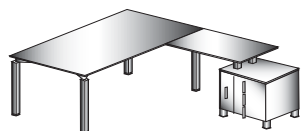

Price guide - Designer wood veneer executive furniture - Noveum

	description	code	price ex. VAT	
			Wood veneer top	Glass top
	Desks with wood veneer or glass top plus supporting return with beige laminate doors and beige laminate or wood veneer top and side panels.			
	W. 259 x D. 200 cm with wood veneer top and side panels	3 375 153 + desktop fin. + SA + return top/panels fin.	£ 2 864	£ 3 113
	W. 259 x D. 200 cm with beige laminate top and side panels	3 375 153 + desktop fin. + SA + LE	£ 2 449	£ 2 698
	W. 239 x D. 200 cm with wood veneer top and side panels	3 375 151 + desktop fin. + SA + return top/panels fin.	£ 2 814	£ 2 864
	W. 239 x D. 200 cm with beige laminate top and side panels	3 375 151 + desktop fin. + SA + LE	£ 2 399	£ 2 449

Extension units

Suspended return with wood veneer or glass top plus 3 drawer pedestal, complete with built-in CPU compartment.

W. 145 x D. 70 cm	3 375 237 + desktop fin. + leg fin.	£ 1 785	£ 1 826

Free-standing return with wood veneer or glass top plus 3 drawer pedestal complete with built-in CPU compartment.