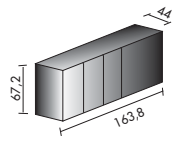

Deco storage units, cupboards, credenzas and tower units - the range

Deco storage units