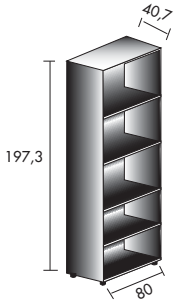

Deco storage units, cupboards, credenzas and tower units - the range

Deco storage units

Credenzas

Cupboards

Tower units