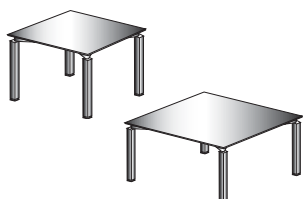

W. 110 x D. 110 cm with square legs in a wood veneer finish	3 375 260 + top fin. + leg fin.	£ 1 515	£ 1 536
W. 110 x D. 110 cm with square legs in a metal finish	3 375 260 + top fin. + SA	£ 1 204	£ 1 224
W. 160 x D. 160 cm with square legs in a wood veneer finish	3 375 263 + top fin. + leg fin.	£ 1 785	£ 2 067
W. 160 x D. 160 cm with square legs in a metal finish	3 375 263 + top fin. + SA	£ 1 486	£ 1 681