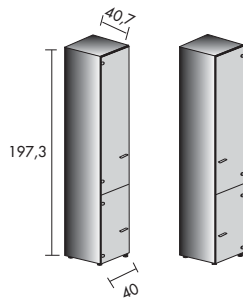

Tower units