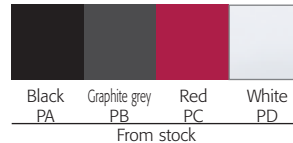

② Wooden chair

③ Acrylic chair

④ Wooden galette stool

⑤ Height-adjustable table with laminate top

⑥ Fixed height table with glass or melamine top

**2**  
YEAR  
GUARANTEE

4 choices of colour for Corolla chairs

7 choices of colour for acrylic chairs

2 choices of finish for wooden chairs and galettes

1 finish for melamine tops

2 choices of finish for glass tops

2 choices of finish for laminate tops

2 choices of finish for structure