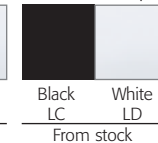

② Wooden chair

③ Acrylic chair

④ Wooden galette stool

⑤ Height-adjustable table with laminate top

⑥ Fixed height table with glass or melamine top

**2**  
YEAR  
GUARANTEE

4 choices of colour for Corolla chairs

7 choices of colour for acrylic chairs

2 choices of finish for wooden chairs and galettes

1 finish for melamine tops

2 choices of finish for glass tops

2 choices of finish for laminate tops

2 choices of finish for structure