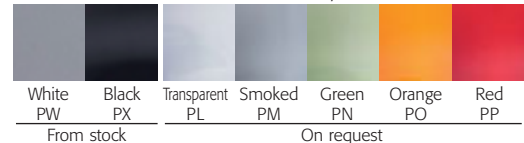

② Wooden chair

③ Acrylic chair

④ Wooden galette stool

⑤ Height-adjustable table with laminate top

⑥ Fixed height table with glass or melamine top

**2**  
YEAR  
GUARANTEE

4 choices of colour for Corolla chairs

7 choices of colour for acrylic chairs

2 choices of finish for wooden chairs and galettes

1 finish for melamine tops

2 choices of finish for glass tops

2 choices of finish for laminate tops

2 choices of finish for structure