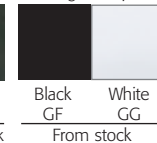

② Wooden chair

③ Acrylic chair

④ Wooden galette stool

⑤ Height-adjustable table with laminate top

⑥ Fixed height table with glass or melamine top

**2**  
YEAR  
GUARANTEE

4 choices of colour for Corolla chairs

7 choices of colour for acrylic chairs

2 choices of finish for wooden chairs and galettes

1 finish for melamine tops

2 choices of finish for glass tops

2 choices of finish for laminate tops

2 choices of finish for structure