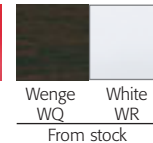

② Wooden chair

③ Acrylic chair

④ Wooden galette stool

⑤ Height-adjustable table with laminate top

⑥ Fixed height table with glass or melamine top

**2**  
YEAR  
GUARANTEE

4 choices of colour for Corolla chairs

7 choices of colour for acrylic chairs

2 choices of finish for wooden chairs and galettes

1 finish for melamine tops

2 choices of finish for glass tops

2 choices of finish for laminate tops

2 choices of finish for structure